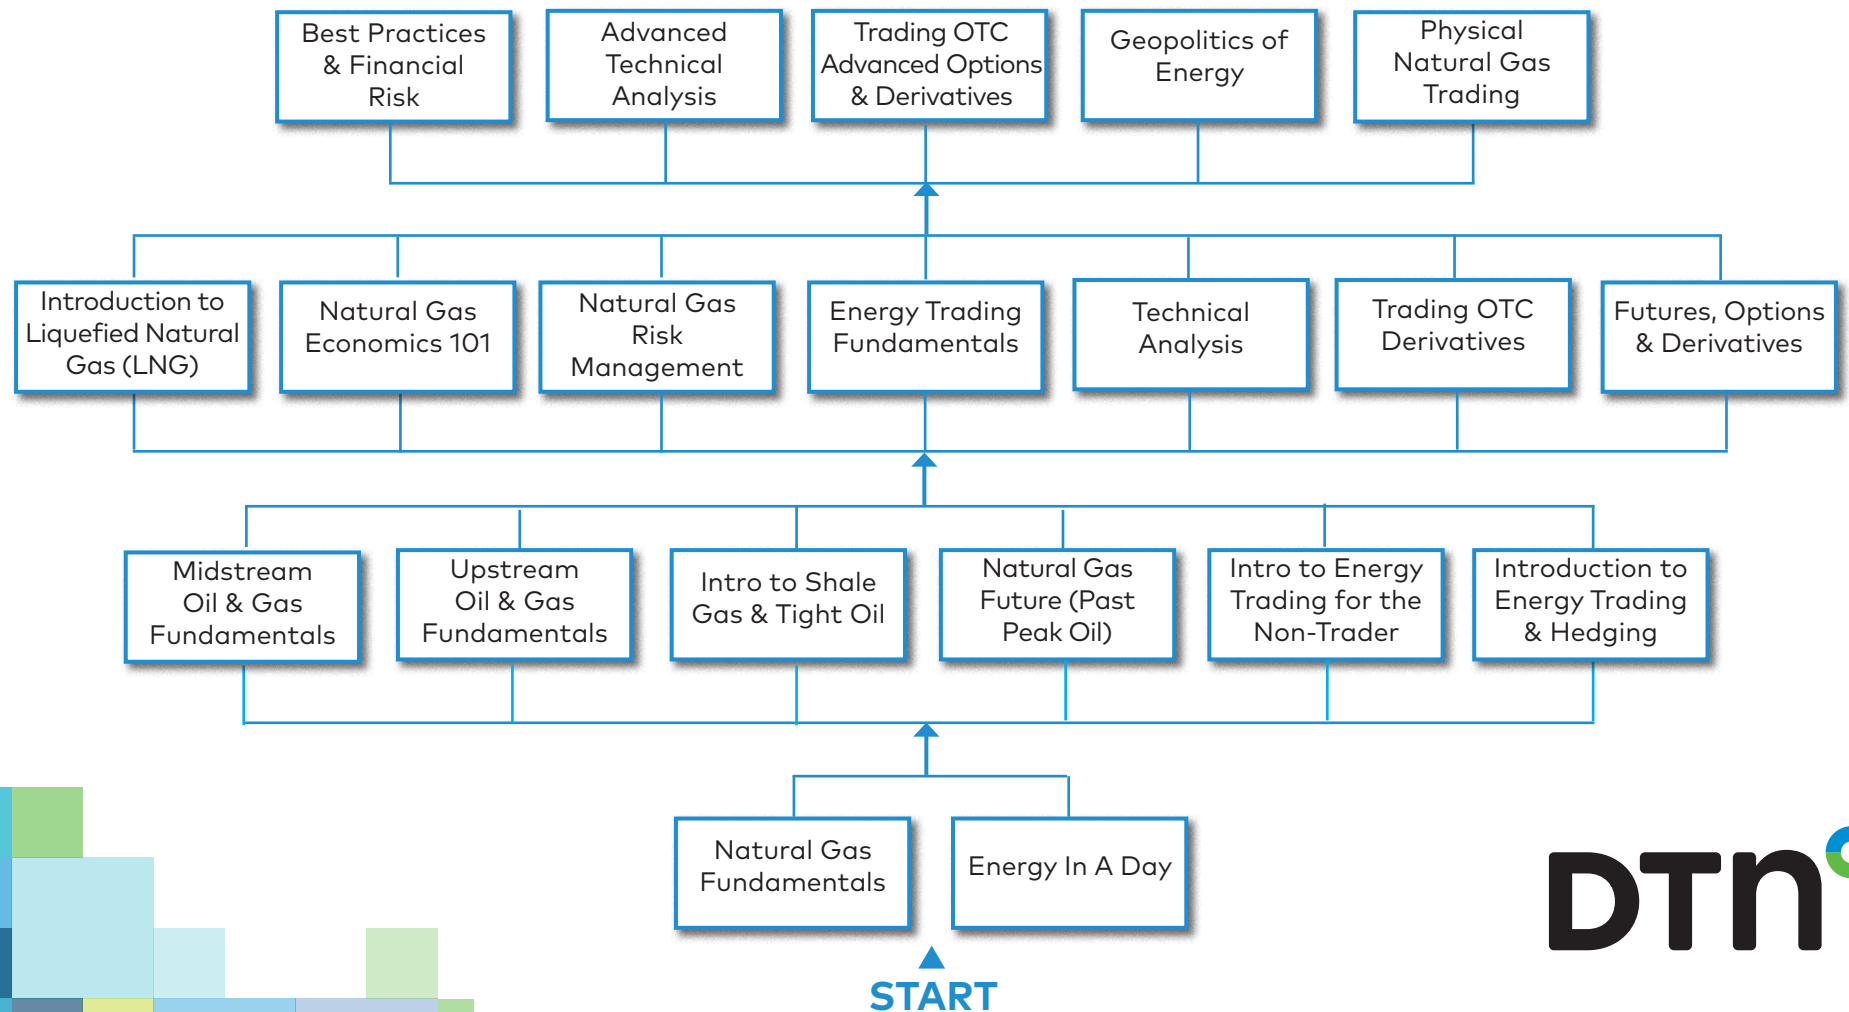

Natural Gas Competency Path

The **DTN Natural Gas Competency Path** makes continuing your training simple, leading you through our courses from beginning to end. Start anywhere on the path based on your experience and knowledge, and continue your way to complete competency. Click on any course title for more information and public course dates. All courses can also be customized and brought onsite to your location. For detailed course information, contact DTN.